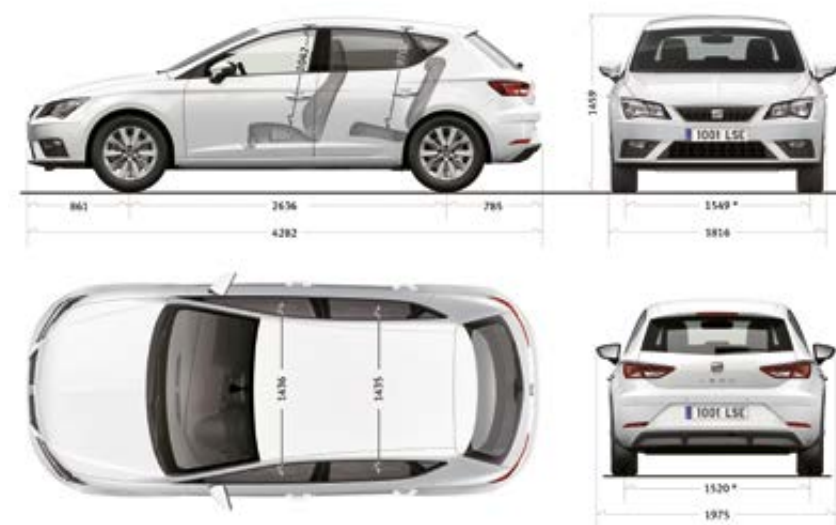

¹Only available for Leon 5D.
²Only available for Leon ST.

Dimensions.

Leon X-PERIENCE.

Leon CUPRA.

Leon.

Leon ST.

Leon CUPRA ST.

SEAT is committed to a policy of continuous product development and reserves the right to make changes to specifications, colours and prices without notice. The information in this brochure can therefore be given as guidance only. While SEAT makes every effort to ensure that specifications are accurate at the time of publication, you should always check with your authorised SEAT Partner for the latest information. Due to limitations of the printing process the colours reproduced in this brochure may vary slightly from the actual paint colour and material. This vehicle and all its parts, as well as the original spares, were designed according to the Legal Regulations governing the prevention and minimisation of Environmental Impact, through the use of recycled/recyclable materials, with measures taken to achieve suitable recycling for the conservation and improvement of environmental quality.